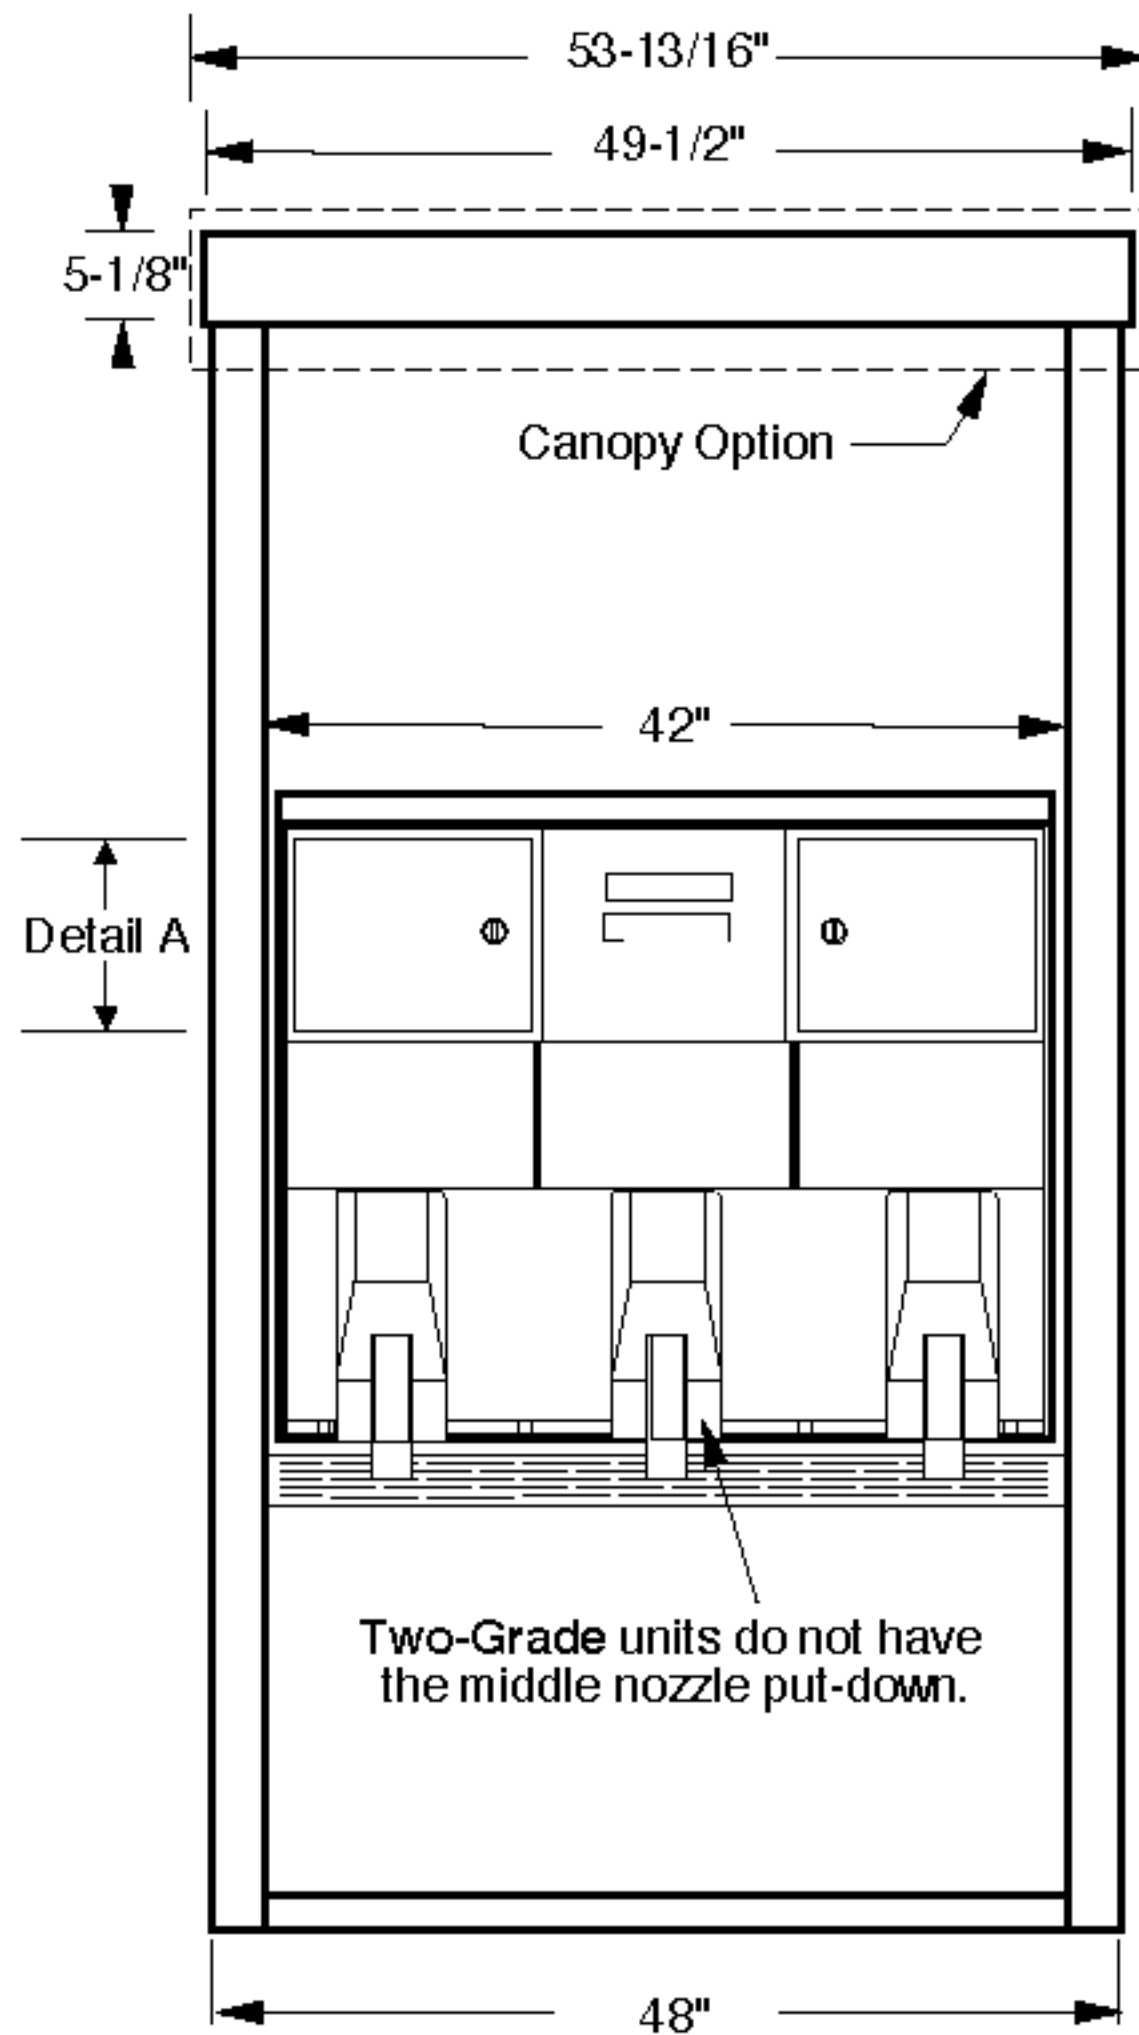

The Advantage® MPD® Two-Grade, Three-Grade and Single-Hose Dispensers Elevation Diagram

(Models B02, B03, B04, B05, B84, and B85)

Screening Specifications

Lower Doors

Overall: 22.94" H x 49.74" W
 Front Surface: 19.94" H x 42.25" W

Canopy Option

Front Surface: 9.5" H x 53.81" W
 Side Surface: 9.5" H x 31.31" W

TD000326

Note: Measurements are in inches unless otherwise specified. See "Metric Conversion Table" on page ii.