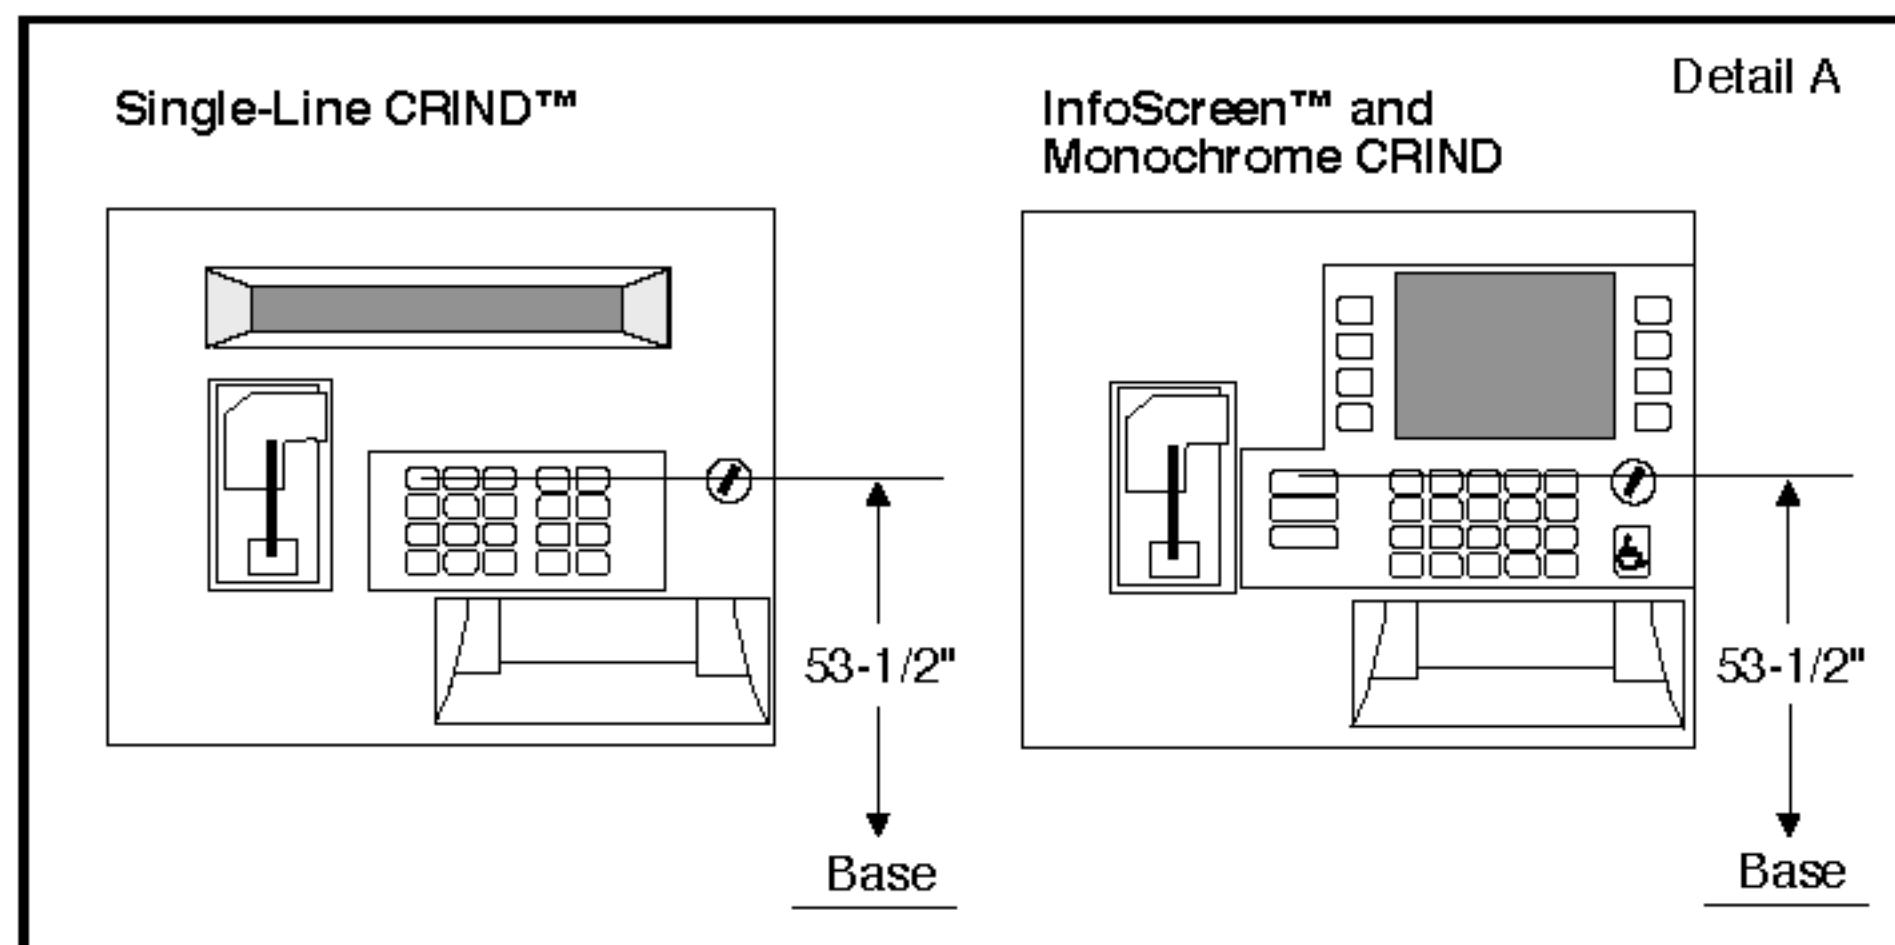

# The Advantage® MPD® Two-Grade, Three-Grade and Single-Hose Dispensers Elevation Diagram

(Models B02, B03, B04, B05, B84, and B85)

## Screening Specifications

### Lower Doors

Overall: 22.94" H x 49.74" W  
Front Surface: 19.94" H x 42.25" W

### Canopy Option

Front Surface: 9.5" H x 53.81" W  
Side Surface: 9.5" H x 31.31" W

TD000326

Note: Measurements are in inches unless otherwise specified. See "Metric Conversion Table" on page ii.