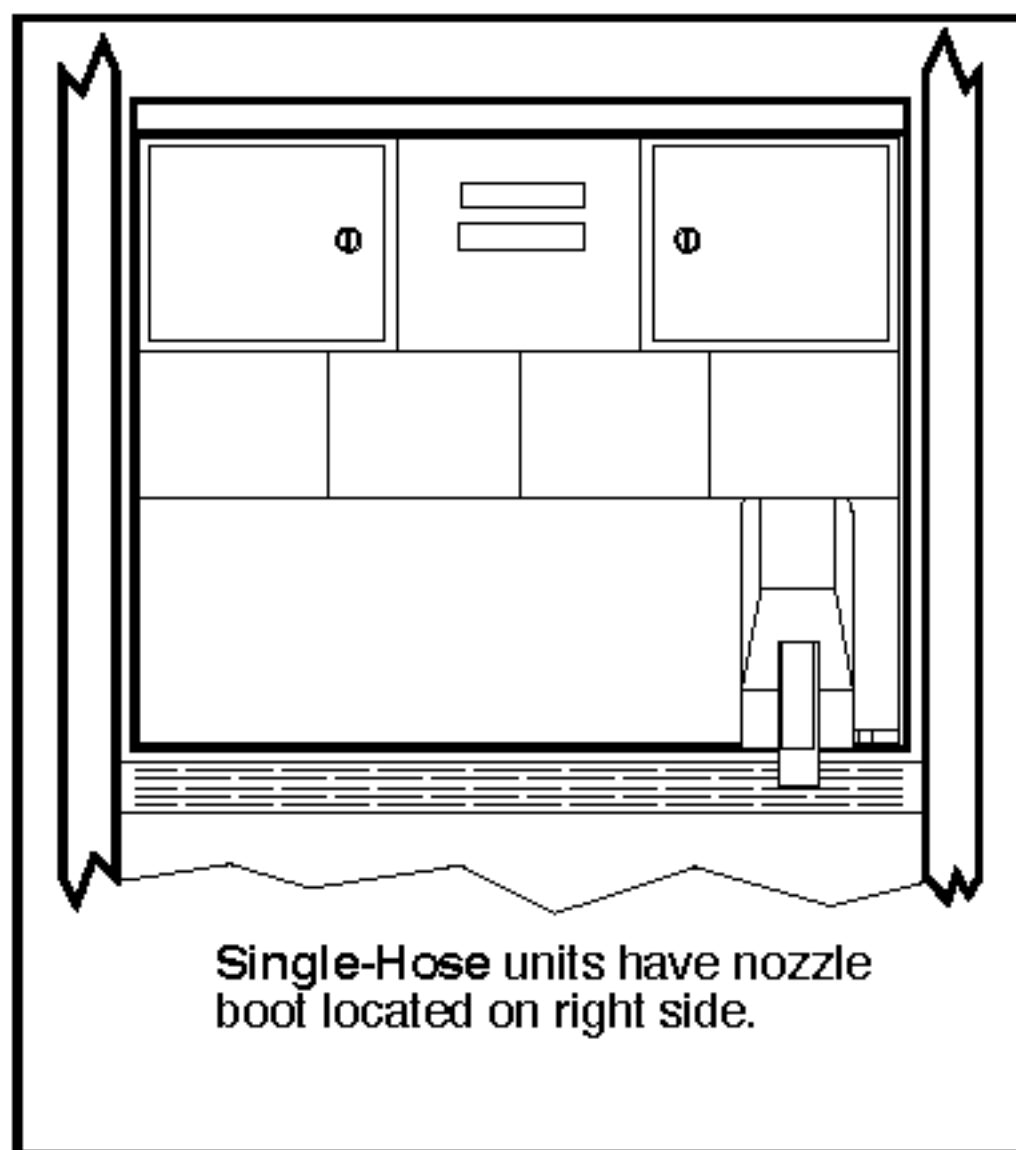

# The Advantage® MPD® Two-Grade, Three-Grade and Single-Hose Dispensers Elevation Diagram

(Models B02, B03, B04, B05, B84, and B85)

### Lower Doors

Overall: 22.94" H x 49.74" W  
Front Surface: 19.94" H x 42.25" W

### Canopy Option

Front Surface: 9.5" H x 53.81" W  
Side Surface: 9.5" H x 31.31" W

TD000326

Note: Measurements are in inches unless otherwise specified. See "Metric Conversion Table" on page ii.