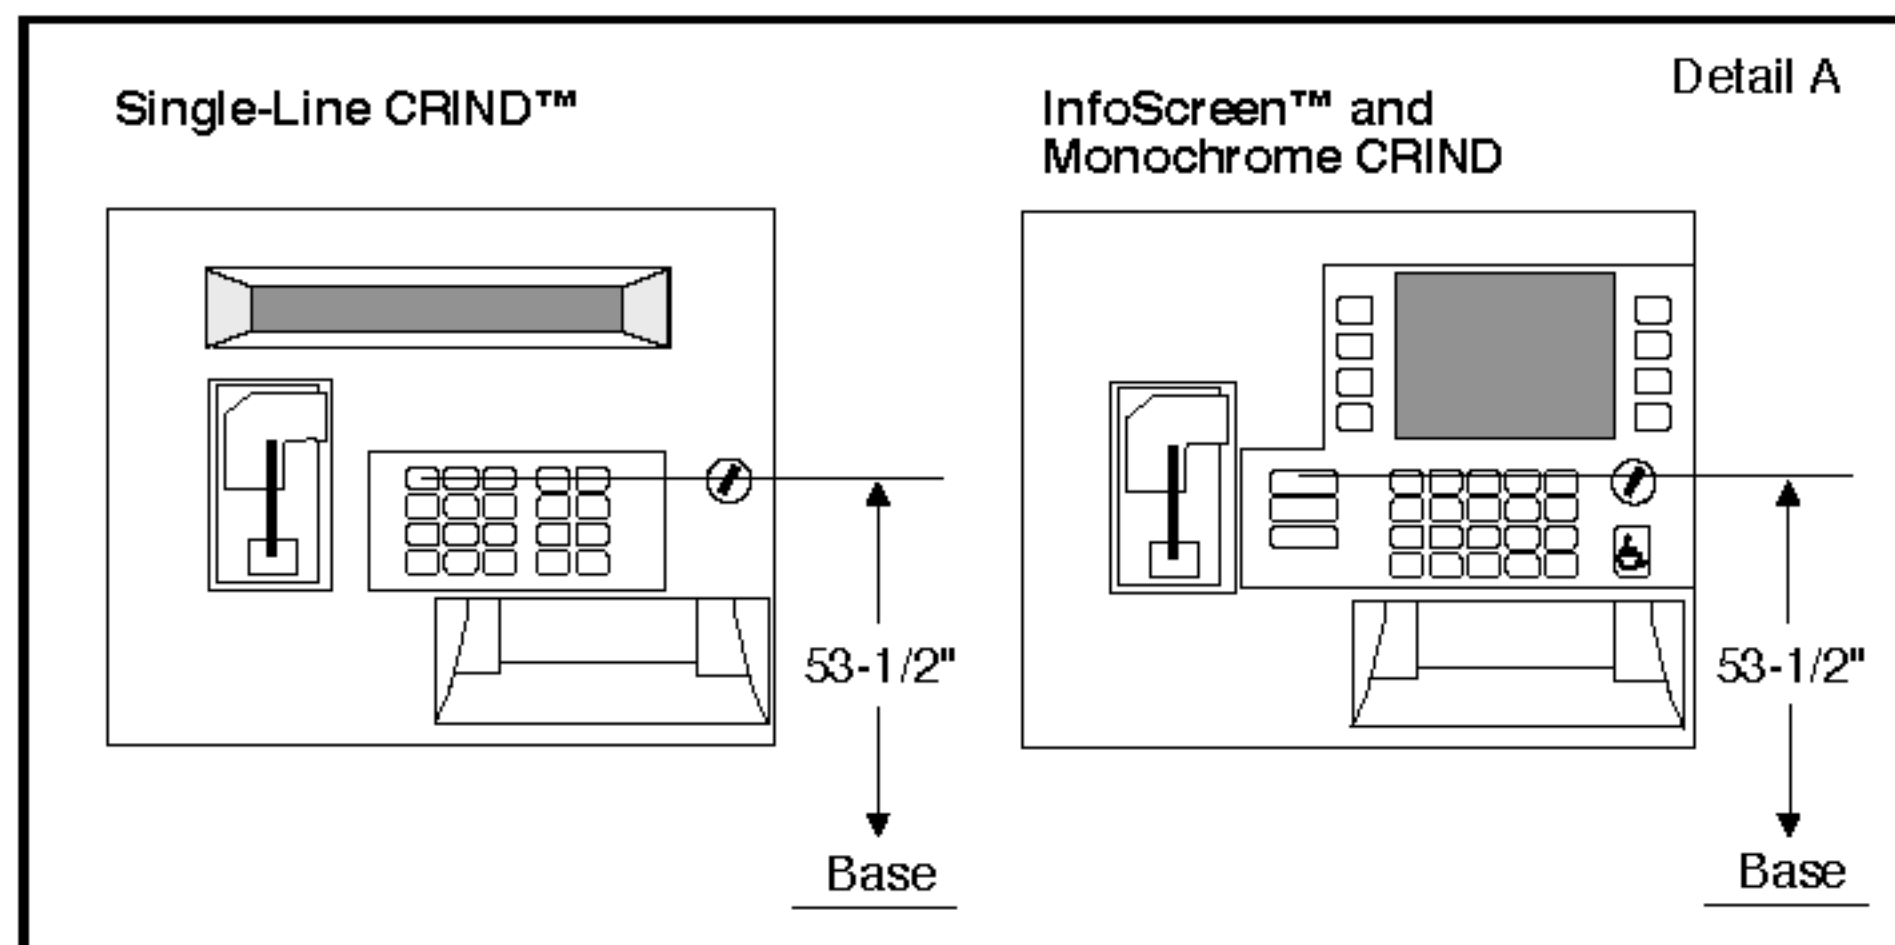

The Advantage® MPD® Two-Grade, Three-Grade and Single-Hose Dispensers Elevation Diagram

(Models B02, B03, B04, B05, B84, and B85)

Screening Specifications

Lower Doors

Overall: 22.94" H x 49.74" W
 Front Surface: 19.94" H x 42.25" W

Canopy Option

Front Surface: 9.5" H x 53.81" W
 Side Surface: 9.5" H x 31.31" W

TD000326

Note: Measurements are in inches unless otherwise specified. See "Metric Conversion Table" on page ii.