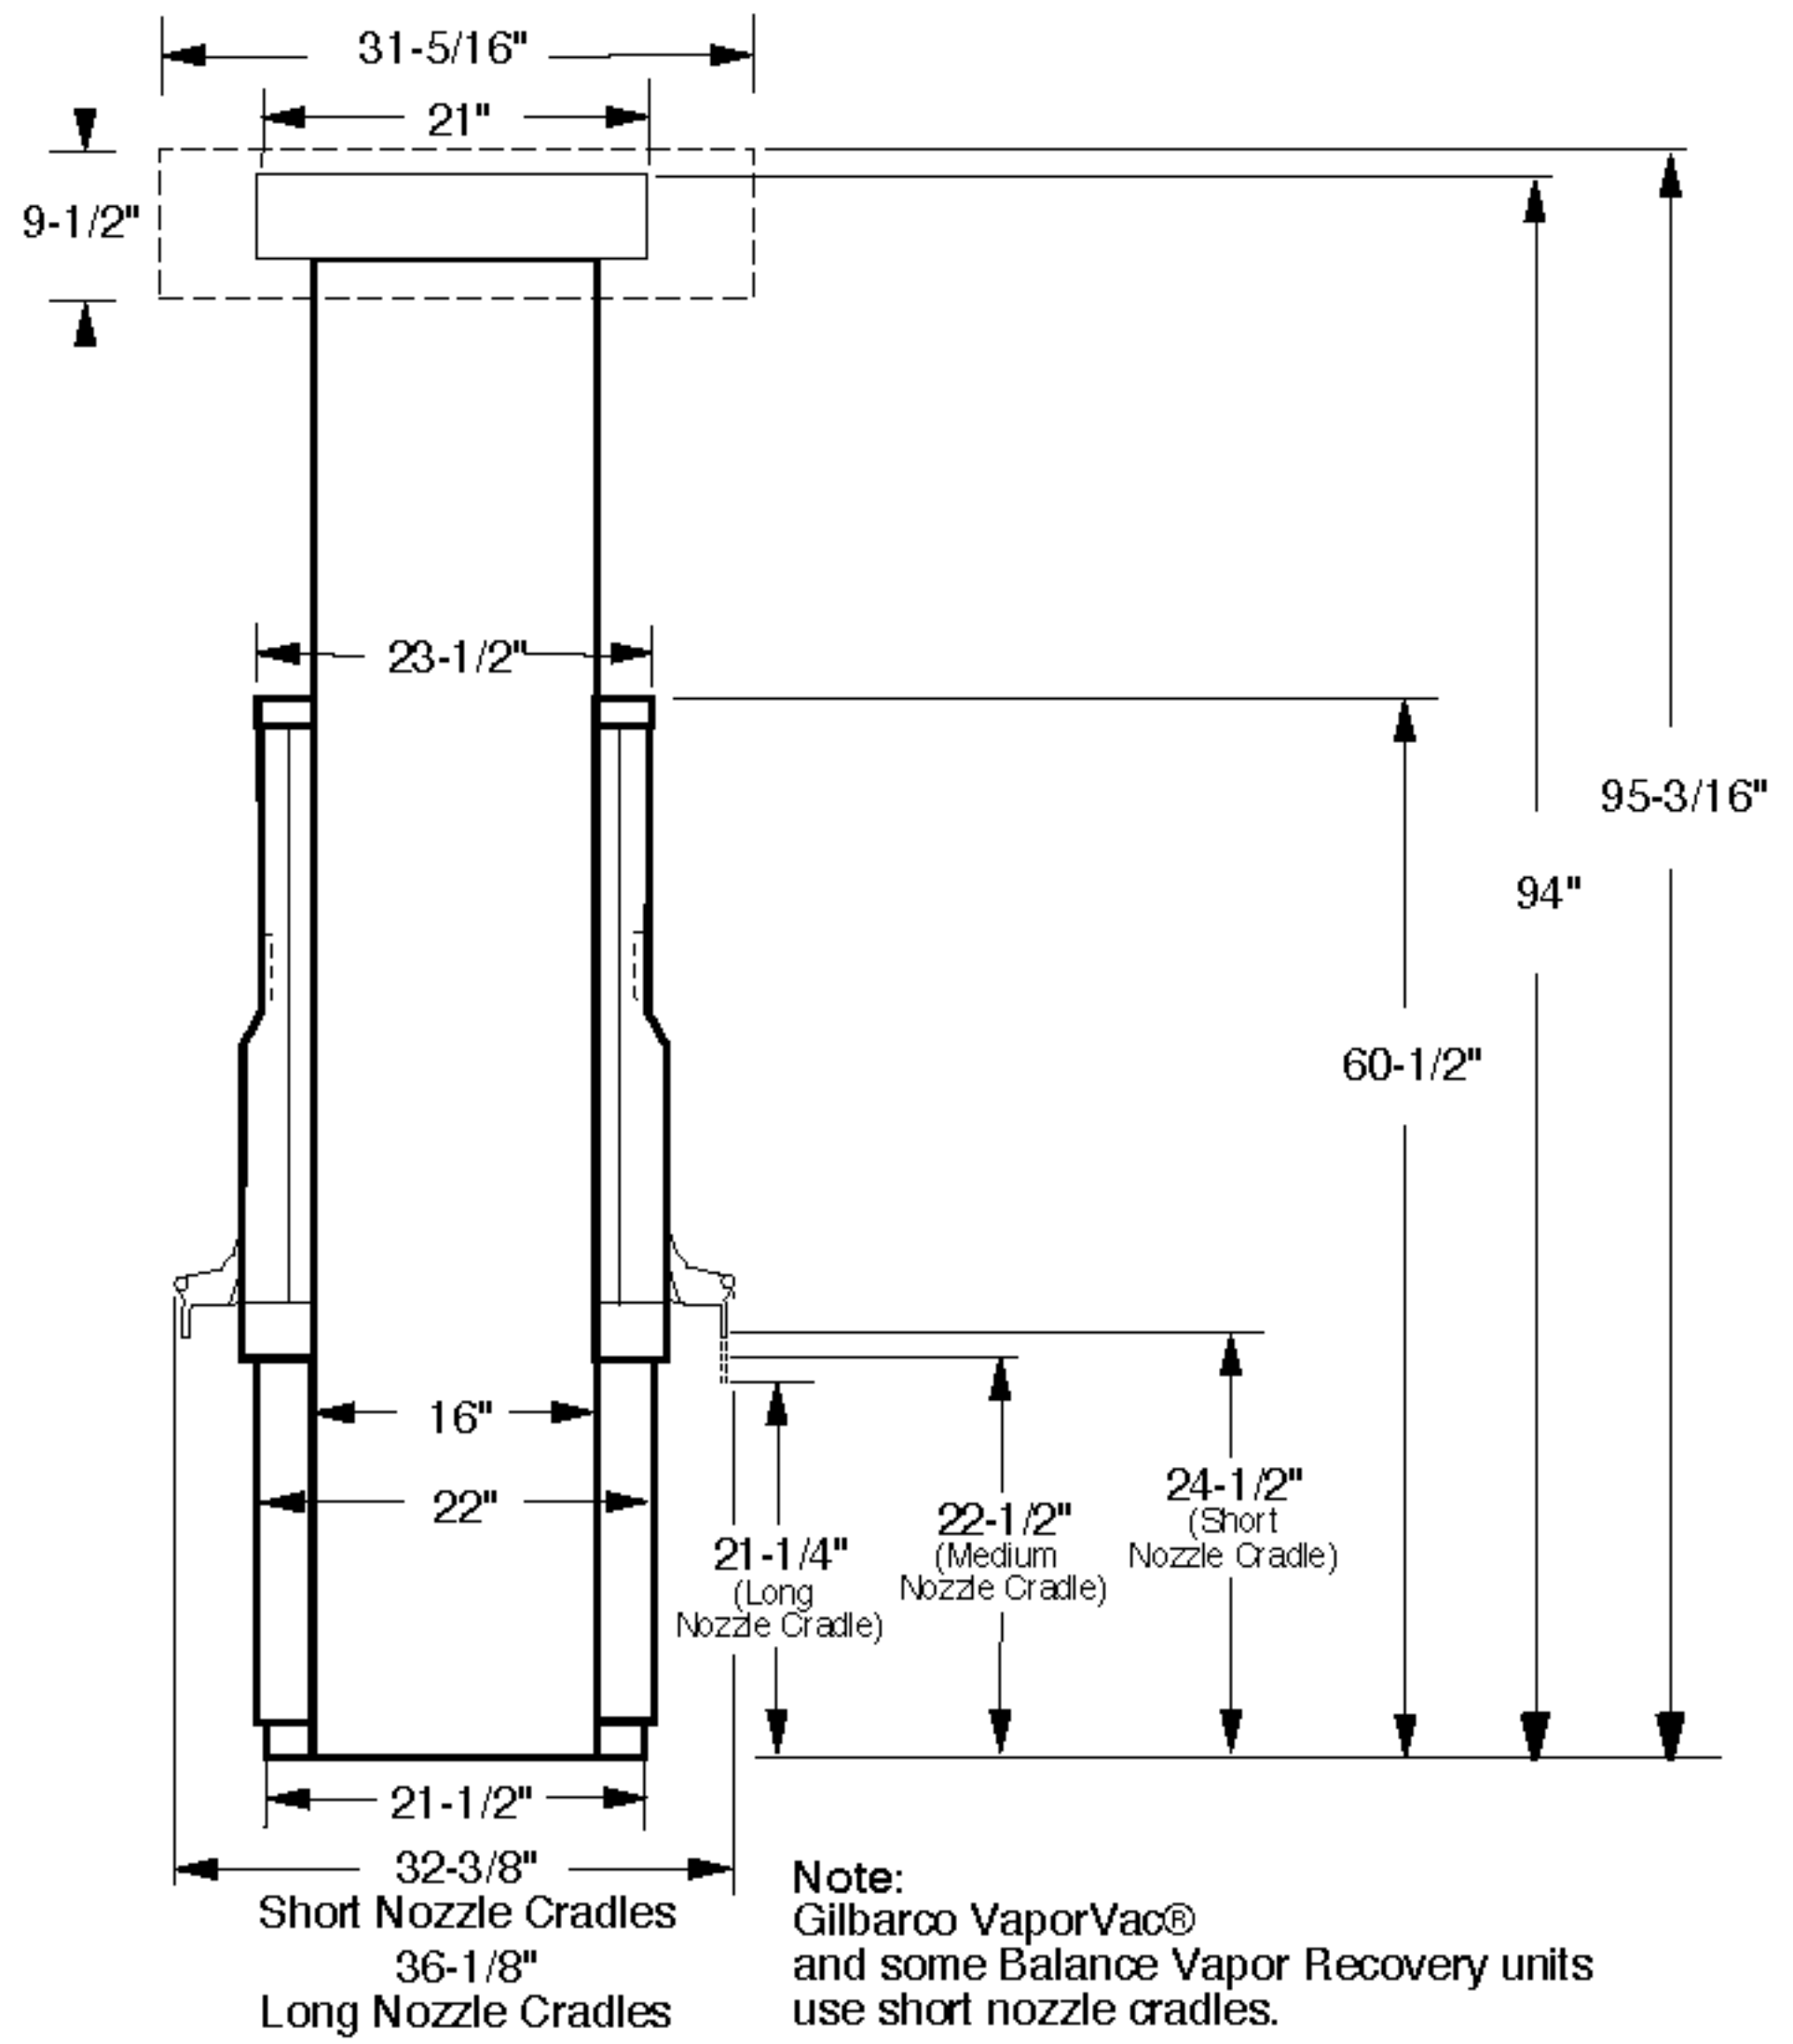

# The Advantage® MPD® Two-Grade, Three-Grade and Single-Hose Dispensers Elevation Diagram

(Models B02, B03, B04, B05, B84, and B85)

## Screening Specifications

### Lower Doors

Overall: 22.94" H x 49.74" W  
Front Surface: 19.94" H x 42.25" W

### Canopy Option

Front Surface: 9.5" H x 53.81" W  
Side Surface: 9.5" H x 31.31" W

TD000326

Note: Measurements are in inches unless otherwise specified. See "Metric Conversion Table" on page ii.