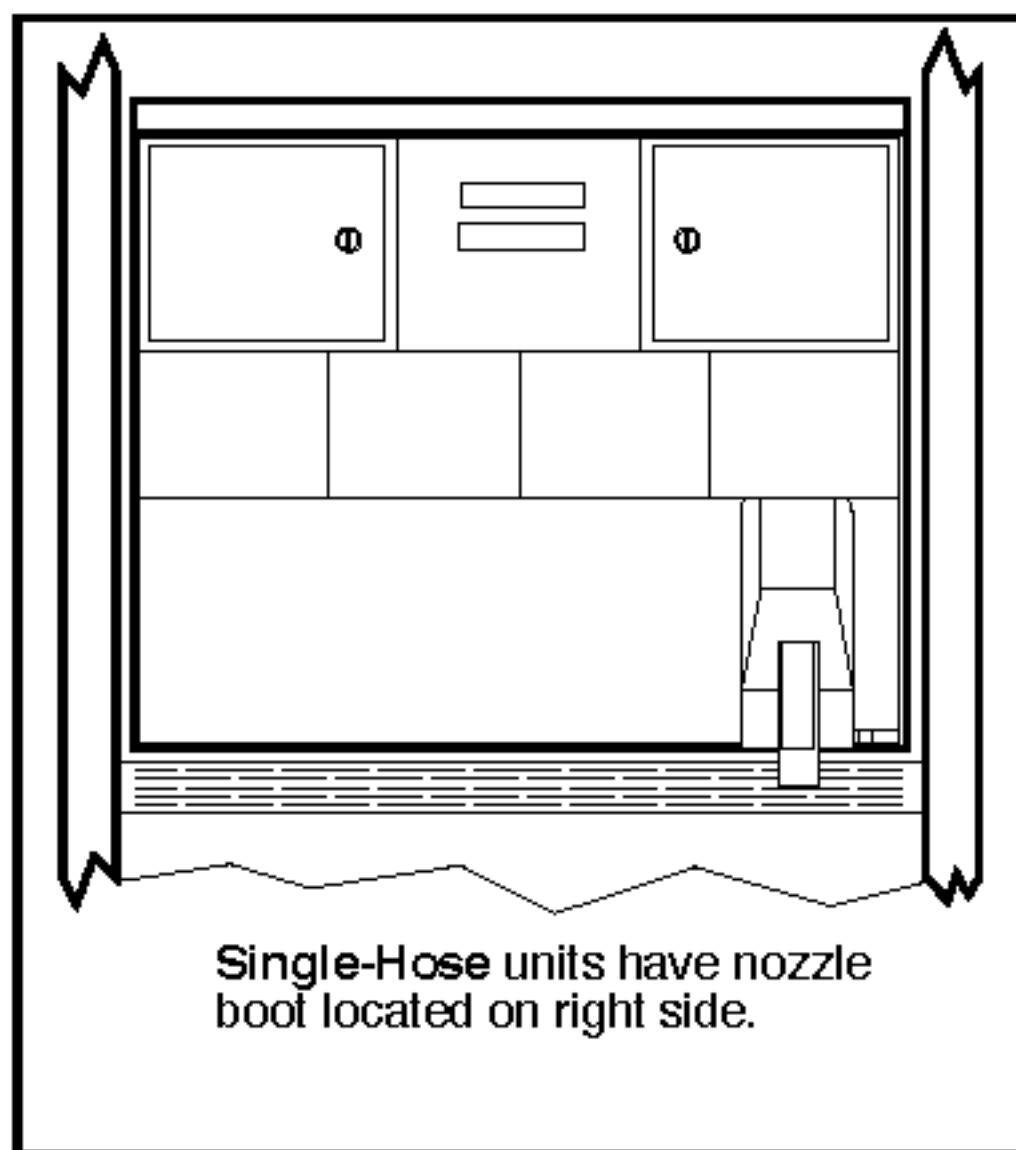

The Advantage® MPD® Two-Grade, Three-Grade and Single-Hose Dispensers Elevation Diagram

(Models B02, B03, B04, B05, B84, and B85)

Screening Specifications

Lower Doors

Overall: 22.94" H x 49.74" W
 Front Surface: 19.94" H x 42.25" W

Canopy Option

Front Surface: 9.5" H x 53.81" W
 Side Surface: 9.5" H x 31.31" W

TD000326

Note: Measurements are in inches unless otherwise specified. See "Metric Conversion Table" on page ii.