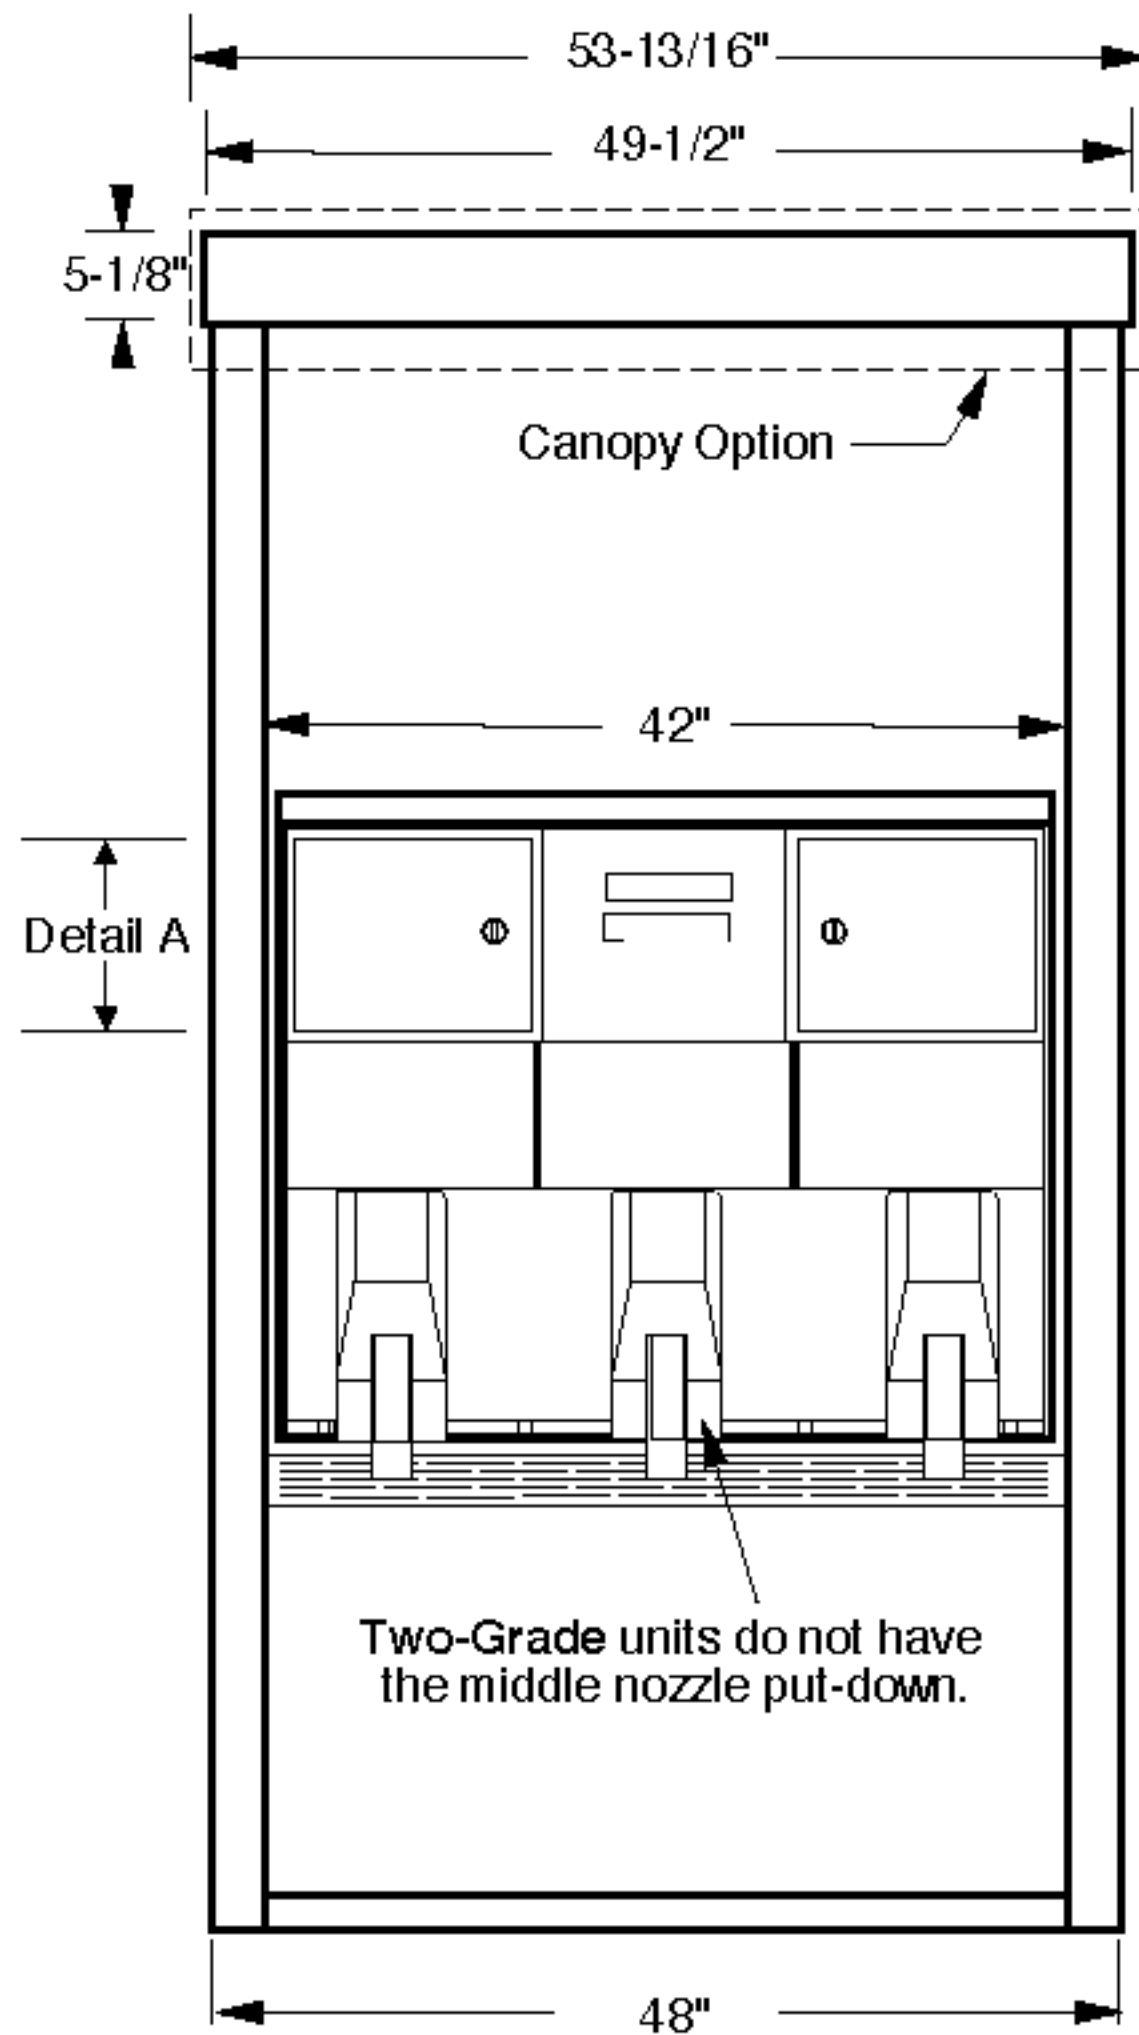

# The Advantage® MPD® Two-Grade, Three-Grade and Single-Hose Dispensers Elevation Diagram

(Models B02, B03, B04, B05, B84, and B85)

### Lower Doors

Overall: 22.94" H x 49.74" W  
Front Surface: 19.94" H x 42.25" W

### Canopy Option

Front Surface: 9.5" H x 53.81" W  
Side Surface: 9.5" H x 31.31" W

TD000326

Note: Measurements are in inches unless otherwise specified. See "Metric Conversion Table" on page ii.