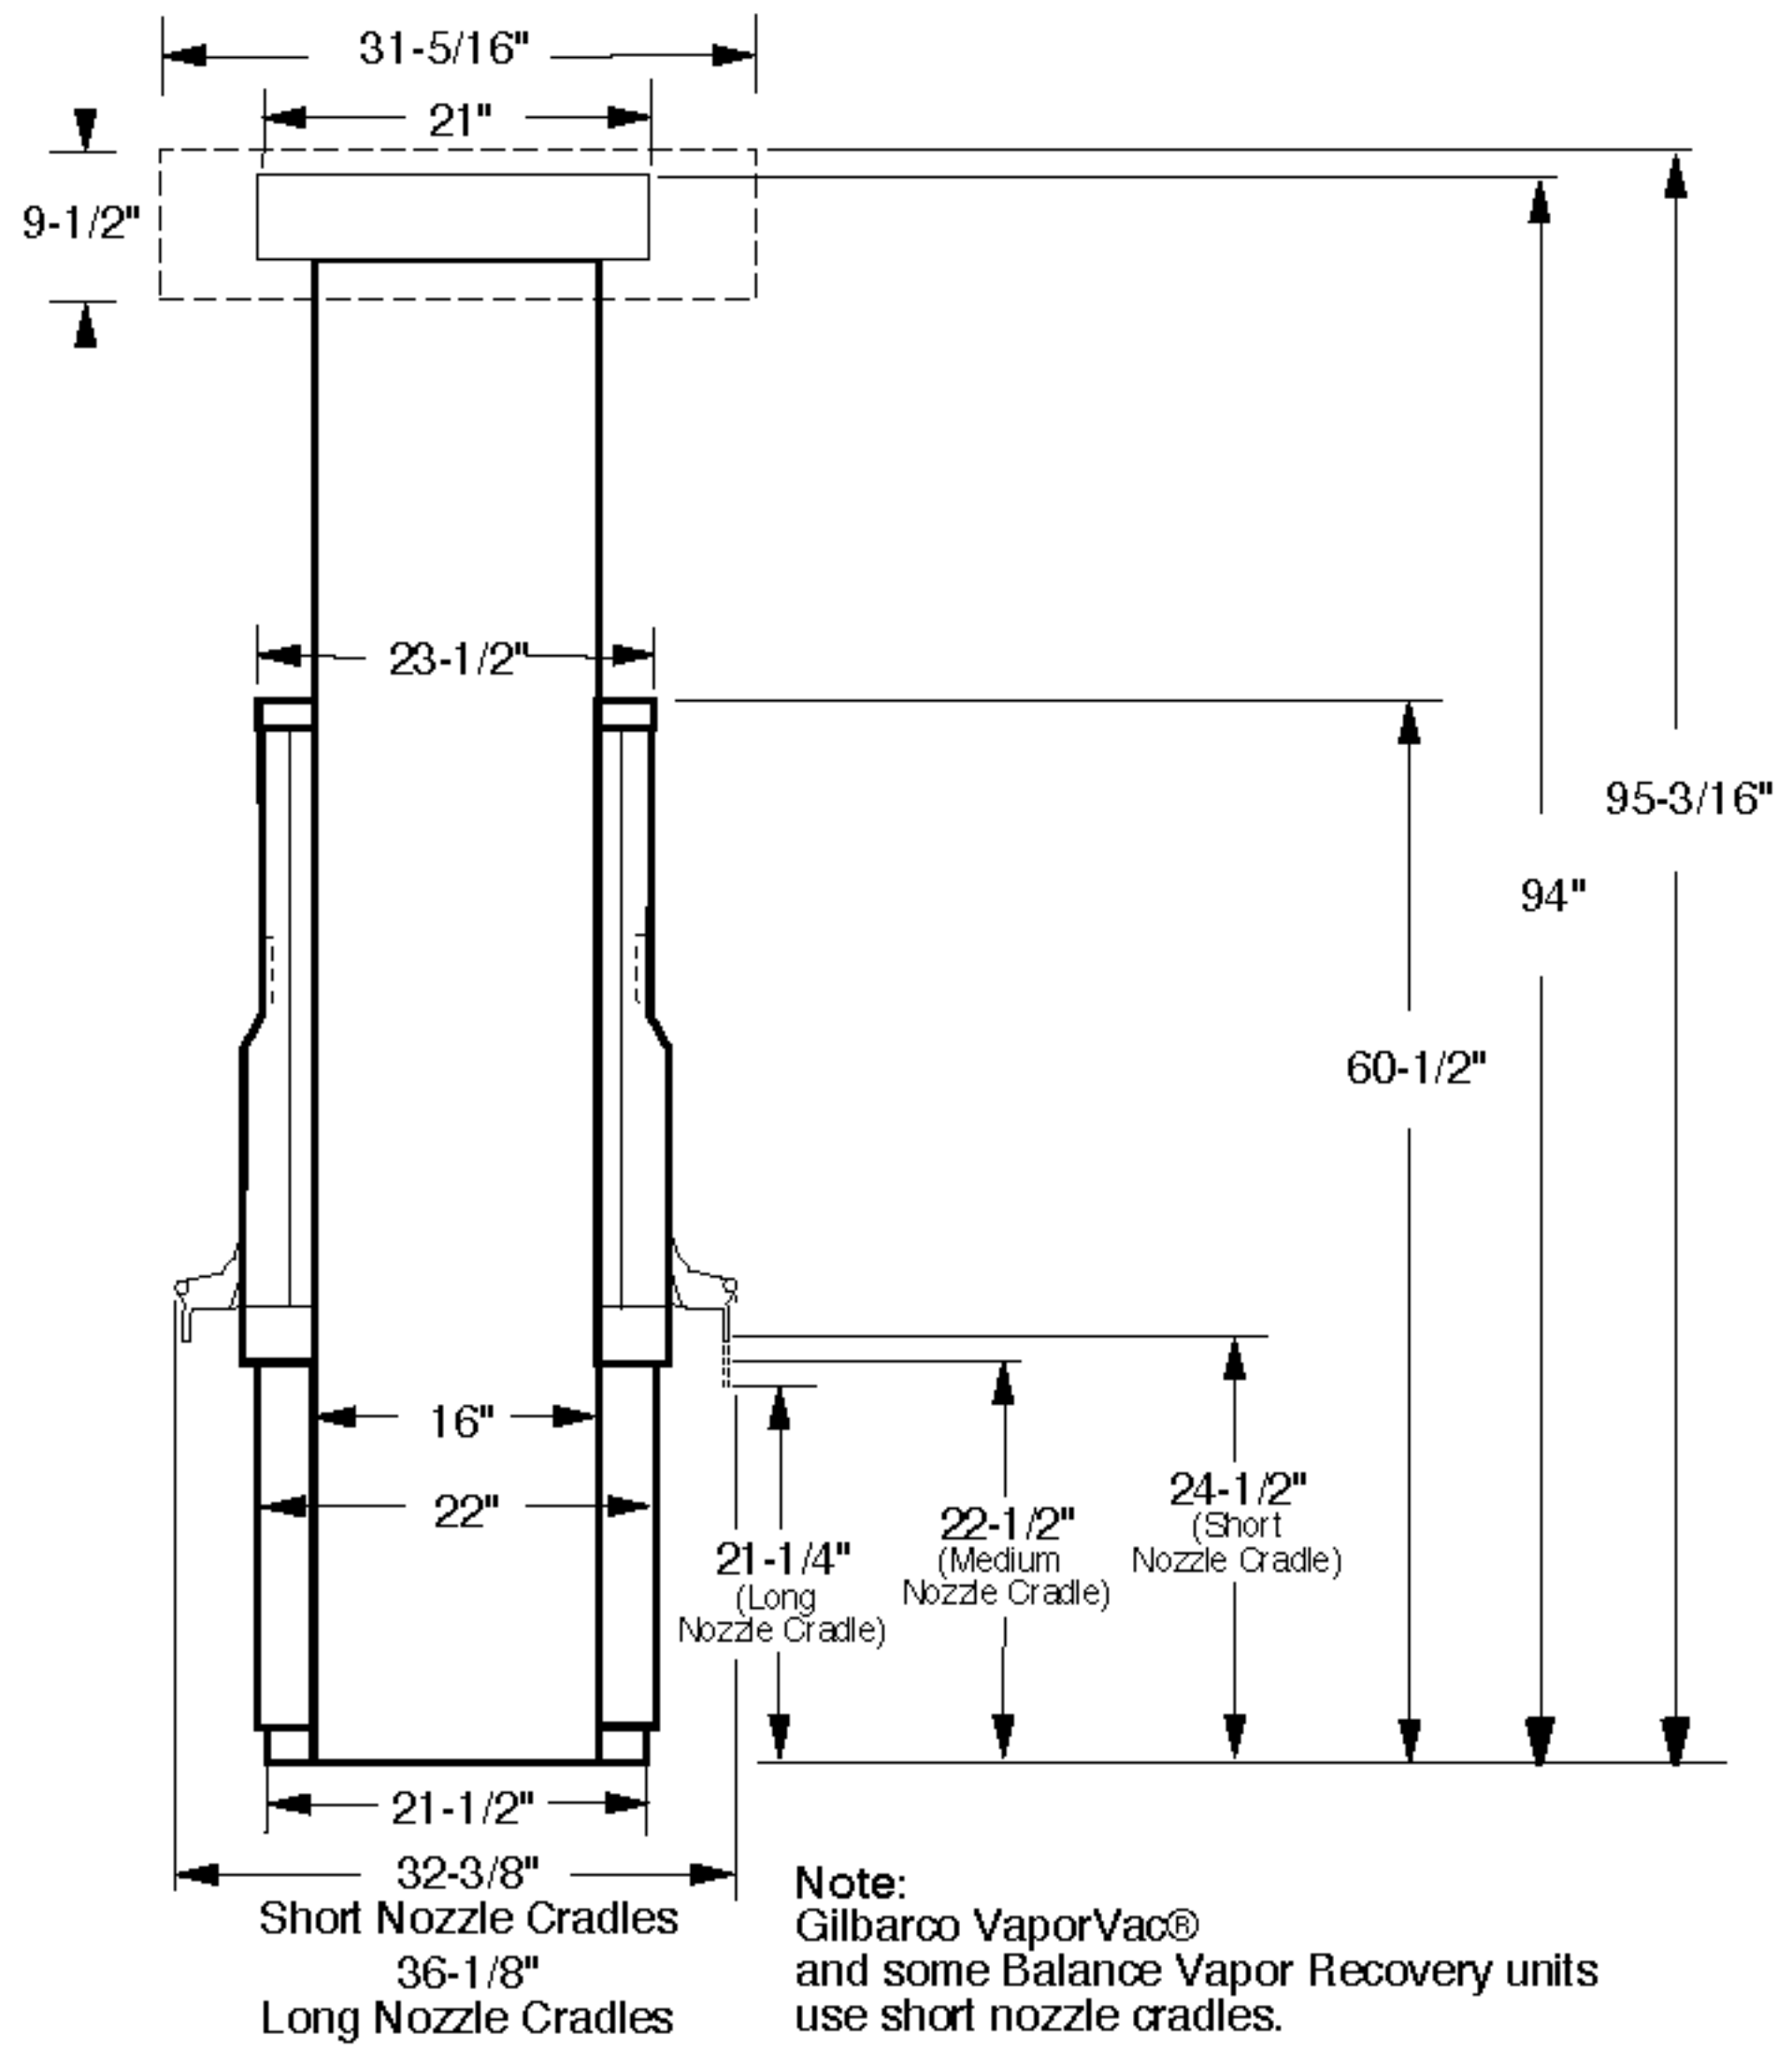

The Advantage® MPD® Two-Grade, Three-Grade and Single-Hose Dispensers Elevation Diagram

(Models B02, B03, B04, B05, B84, and B85)

Screening Specifications

Lower Doors

Overall: 22.94" H x 49.74" W
 Front Surface: 19.94" H x 42.25" W

Canopy Option

Front Surface: 9.5" H x 53.81" W
 Side Surface: 9.5" H x 31.31" W

TD000326

Note: Measurements are in inches unless otherwise specified. See "Metric Conversion Table" on page ii.